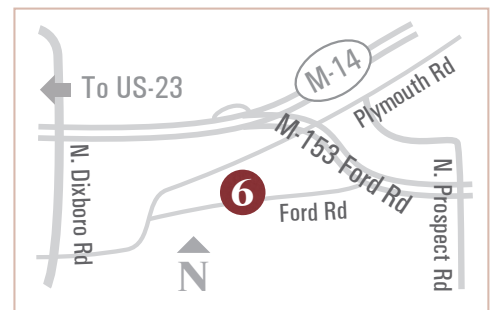

6445 Ford Road, Superior Township

Naturally lit mid-century modern kitchen remodel

From M-14: Exit at M-153 Ford Road. Turn right onto Ford Road & head west. The home will be on the right, (north) side of Ford Road.

From Dixboro & Plymouth Road: Take Plymouth east. Turn right onto Ford Road. It will be on the left (north) side.

Scan for a special offer

(734) 769-1900
www.alphadesignbuild.com